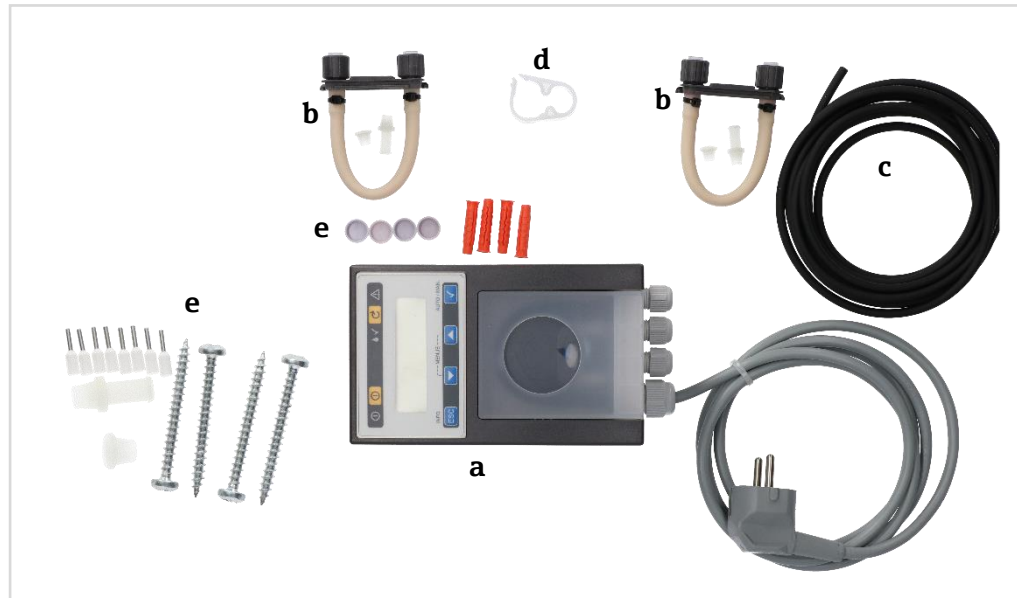

## Kit 71610954: Dosing pump 1-200 ml/min

Kit Content	Pcs.	Pos.
Pump 115-230 V/50-60 Hz	1	a
Pump tube 0.1-200 ml/min	2	b
Hose ID 1.6 mm	3m	c
Tube clamp 3-10 mm	1	d
Mounting material	22	e