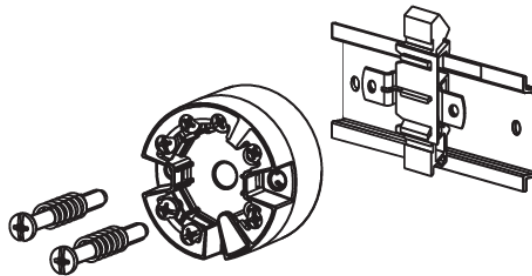

71528231 Adapter DIN rail mounting

The mounting screws with springs and washers (pos. 1 and 3; see “Fixing kit cpl. (European)” in spare part finding tool) are not included in the scope of delivery of the adapter DIN rail mountain

Detail for the assembly of the TMTxx on the DIN rail clip IEC 60715 can be found in the respective operating instruction.