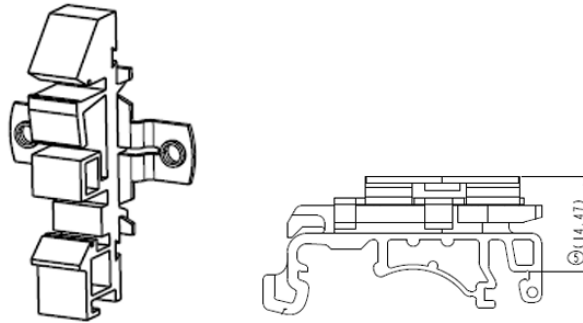

71528231 Adapter DIN rail mounting

The mounting screws with springs and washers (pos. 1 and 3; see “Fixing kit cpl. (European)” in spare part finding tool) are not included in the scope of delivery of the adapter DIN rail mountain

Detail for the assembly of the TMTxx on the DIN rail clip IEC 60715 can be found in the respective operating instruction.