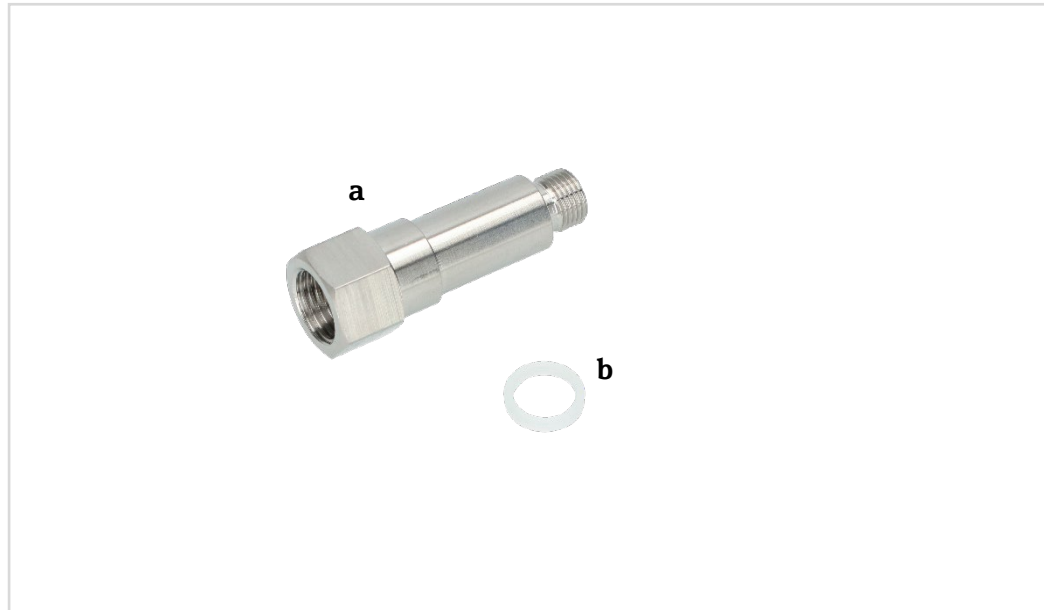

## Kit 71329946: CPA473/474 Rinse nozzle G1/8-G1/4

Kit Content	Pcs.	Pos.
Rinse connector G18-G14 1.4404	1	a
Sealing Ring G1/8" PVDF	1	b