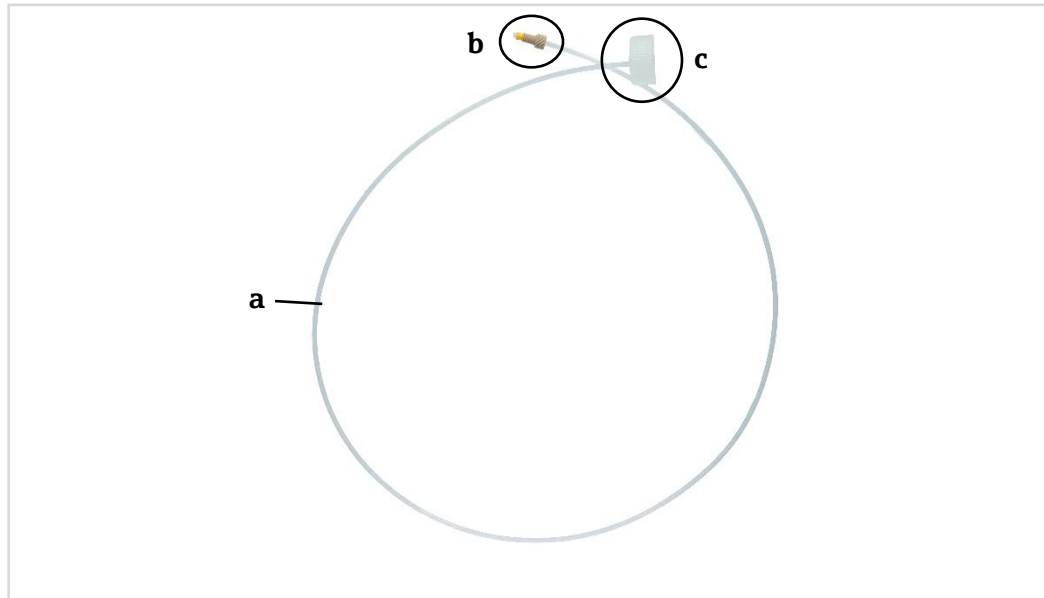

## Kit 71543546: Bottle connection set

| Kit Content                    | Pcs. | Pos. |
|--------------------------------|------|------|
| 1 meter hose                   | 4    | a    |
| Fittings including ferrule     | 4    | b    |
| Lid for reagent bottles 28-410 | 4    | c    |