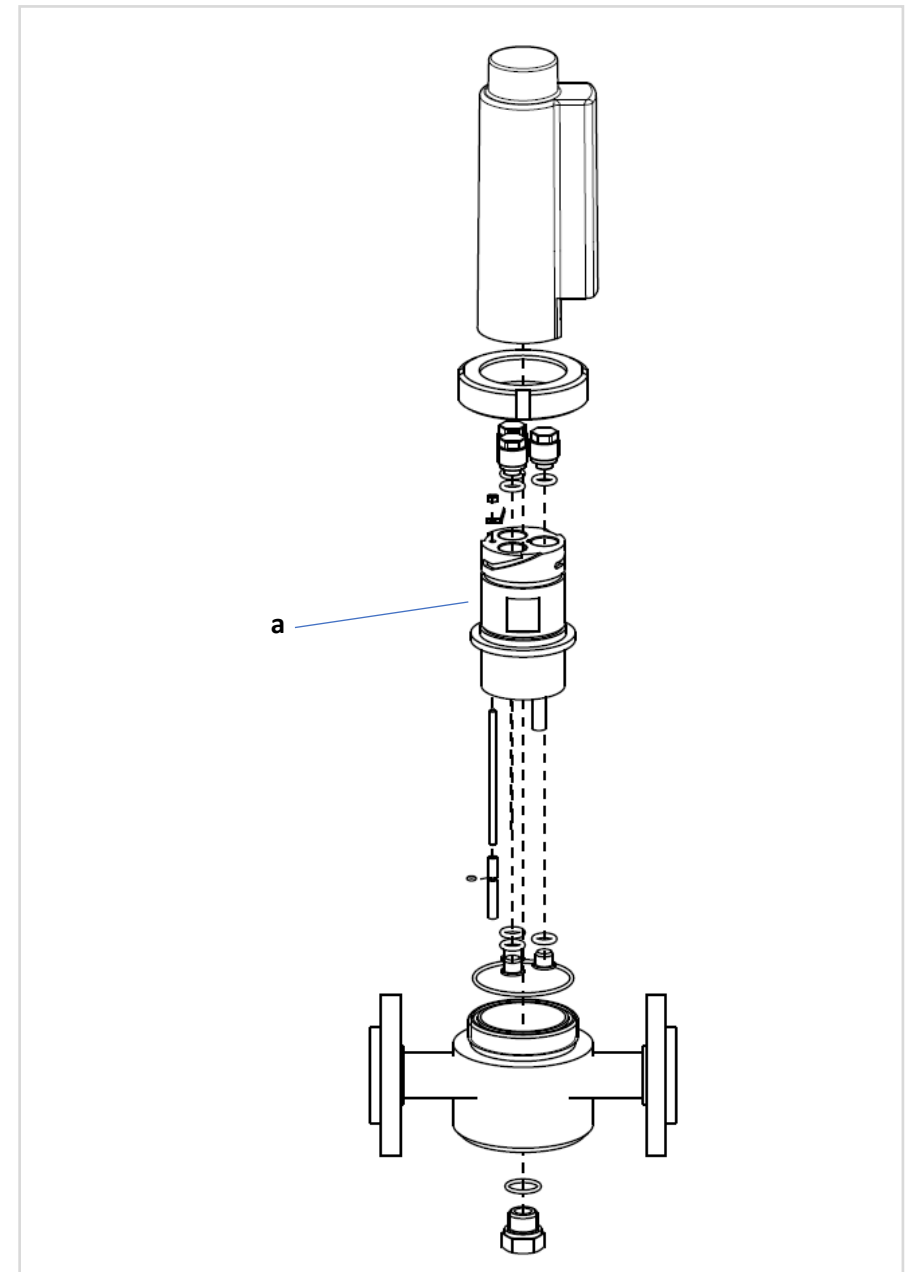

Kit CPA140/CPA240 Holder Tantal

51501167: EPDM

51501168: FKM

51501169: Chemraz

51501170: Fluoraz

Kit Content	Pcs.	Pos.
Electrode holder PVDF with potential matching Tantal	1	a
Same kit as for CPA140, O-ring mounted but not needed for CPA240		