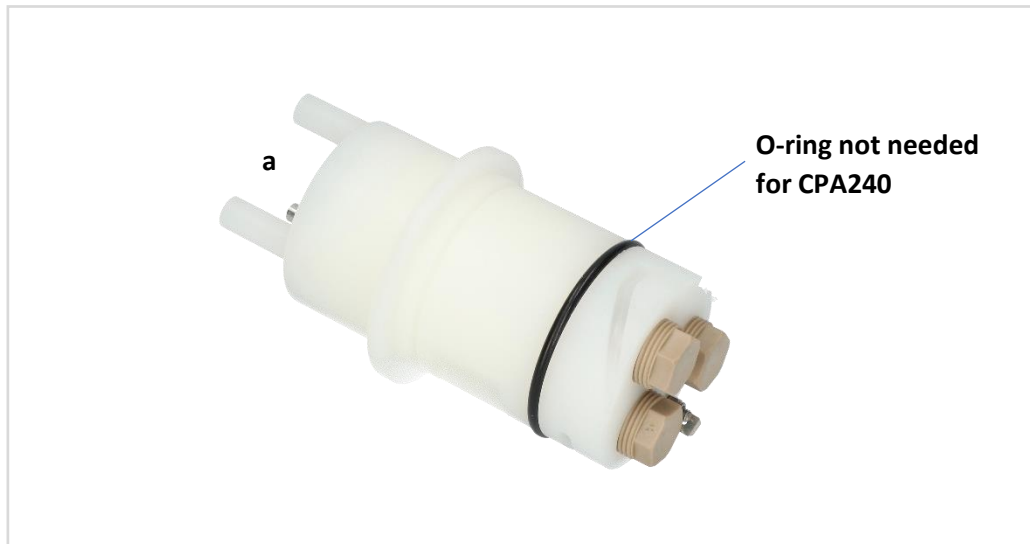

Kit CPA140/CPA240 Holder Tantal

51501167: EPDM

51501168: FKM

51501169: Chemraz

51501170: Fluoraz

Kit Content	Pcs.	Pos.
Electrode holder PVDF with potential matching Tantal	1	a
Same kit as for CPA140, O-ring mounted but not needed for CPA240		