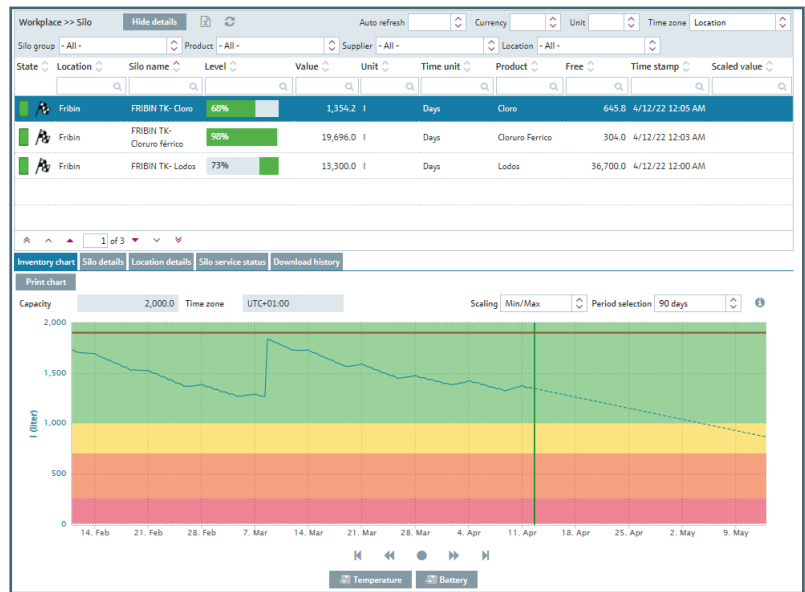

The secure and certified solution provides access to information on assets and inventory status from anywhere and at any time.

- Level measurement and monitoring of the inventory in any application with liquids or solids up to 15 meters high.
- As it is a wireless device, it does not need any infrastructure in the form of power supply or wiring; the only important requirement is that there is mobile phone coverage.
- In addition to the level measurement, the equipment offers localization via GPS position. This parameter can be of great help when there is geographical disparity of different levels.

Advantages

- Access to information from anywhere and at any time via tablet or PC.
- Simplified solution without accessories. The measured data is sent directly to the cloud and is visible on the SupplyCare Hosting platform. Historical records can be viewed and alarms or user permissions can be configured easily. The inventory level forecast can also help indicate when a replenishment is needed and avoid unnecessary shutdowns or travels to the field.
- The installation of the level sensor Micropilot FWR30 requires no electrical wiring.
- Secure data transmission combined with a flexible digital service portfolio.

Digital service: Inventory management software SupplyCare Hosting SCH30

www.addresses.endress.com