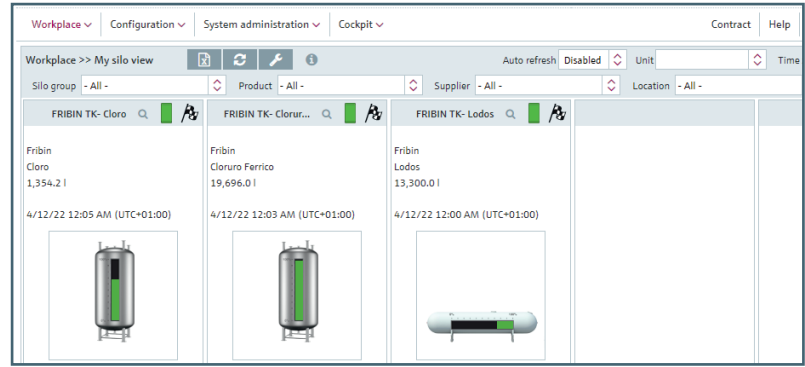

The secure and certified solution provides access to information on assets and inventory status from anywhere and at any time.

- Level measurement and monitoring of the inventory in any application with liquids or solids up to 15 meters high.
- As it is a wireless device, it does not need any infrastructure in the form of power supply or wiring; the only important requirement is that there is mobile phone coverage.
- In addition to the level measurement, the equipment offers localization via GPS position. This parameter can be of great help when there is geographical disparity of different levels.

Advantages

- Access to information from anywhere and at any time via tablet or PC.
- Simplified solution without accessories. The measured data is sent directly to the cloud and is visible on the SupplyCare Hosting platform. Historical records can be viewed and alarms or user permissions can be configured easily. The inventory level forecast can also help indicate when a replenishment is needed and avoid unnecessary shutdowns or travels to the field.
- The installation of the level sensor Micropilot FWR30 requires no electrical wiring.
- Secure data transmission combined with a flexible digital service portfolio.

Digital service: Inventory management software SupplyCare Hosting SCH30

www.addresses.endress.com