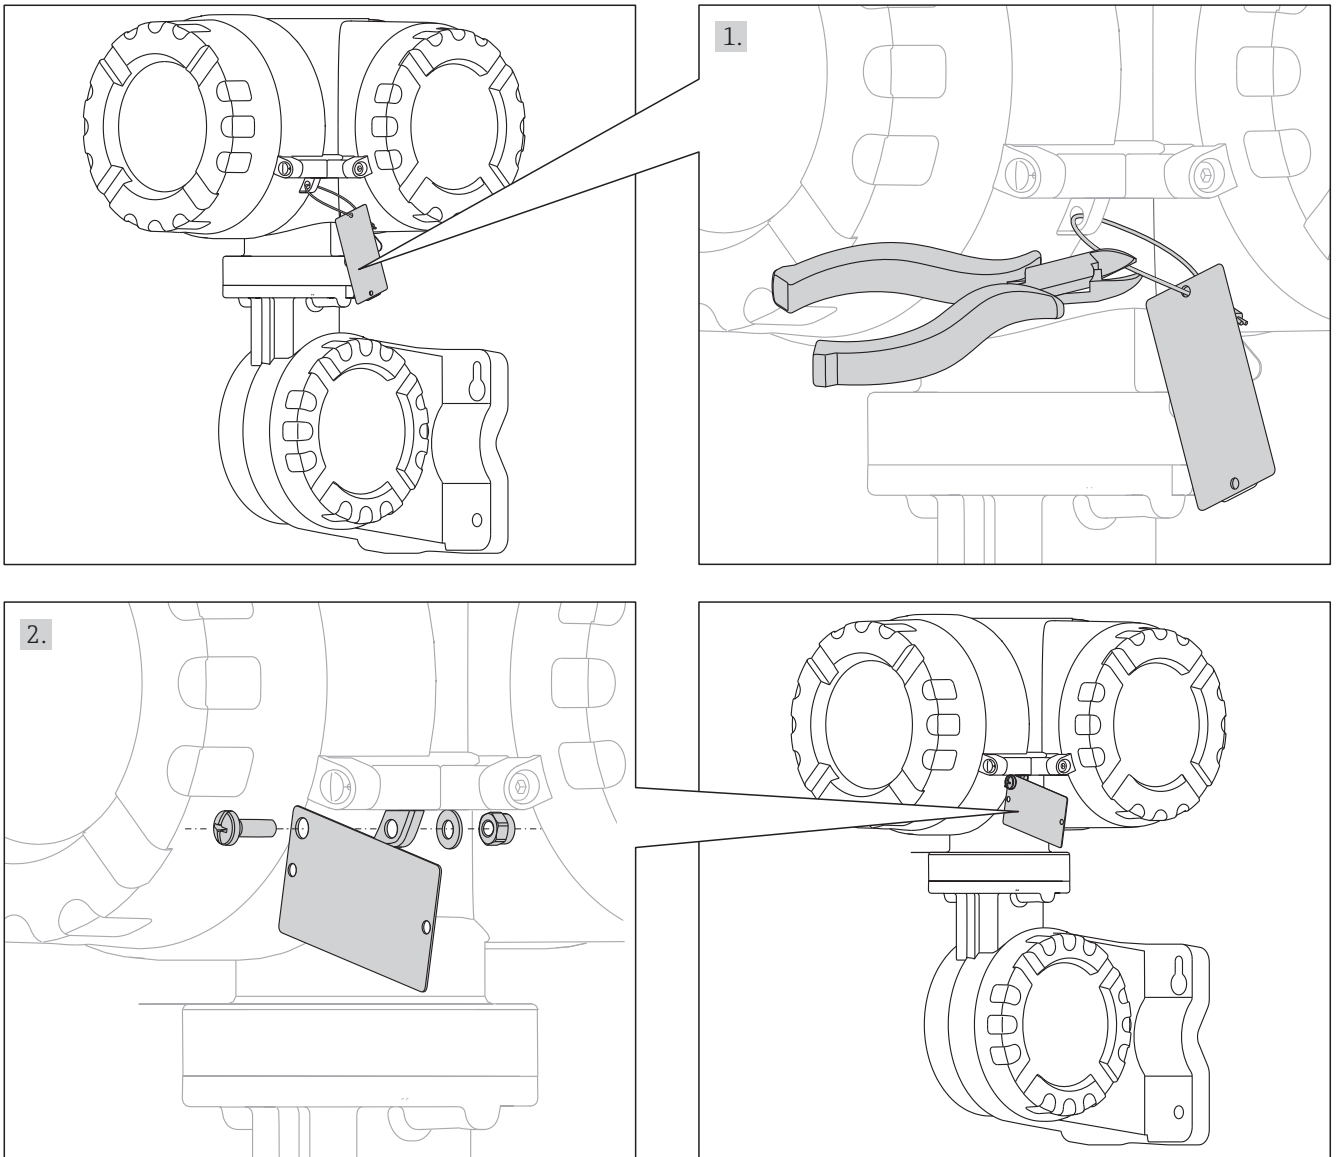

## Tank Side Monitor NRF590

### TAG Label for Replacement

71274001