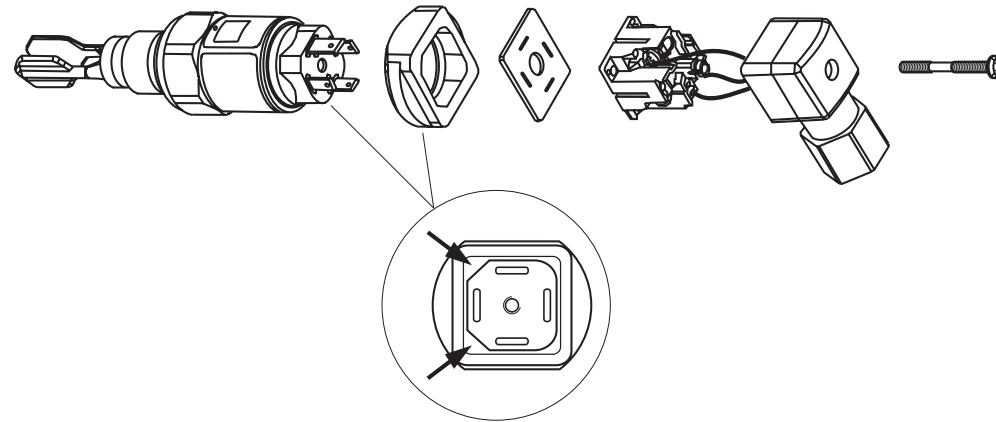

KA 188F/00/en/08.01  
52012032

## ***Valve plug***

Part No.: 52012026

KA 188F/00/en/08.01, 52012032, CCS/FM6